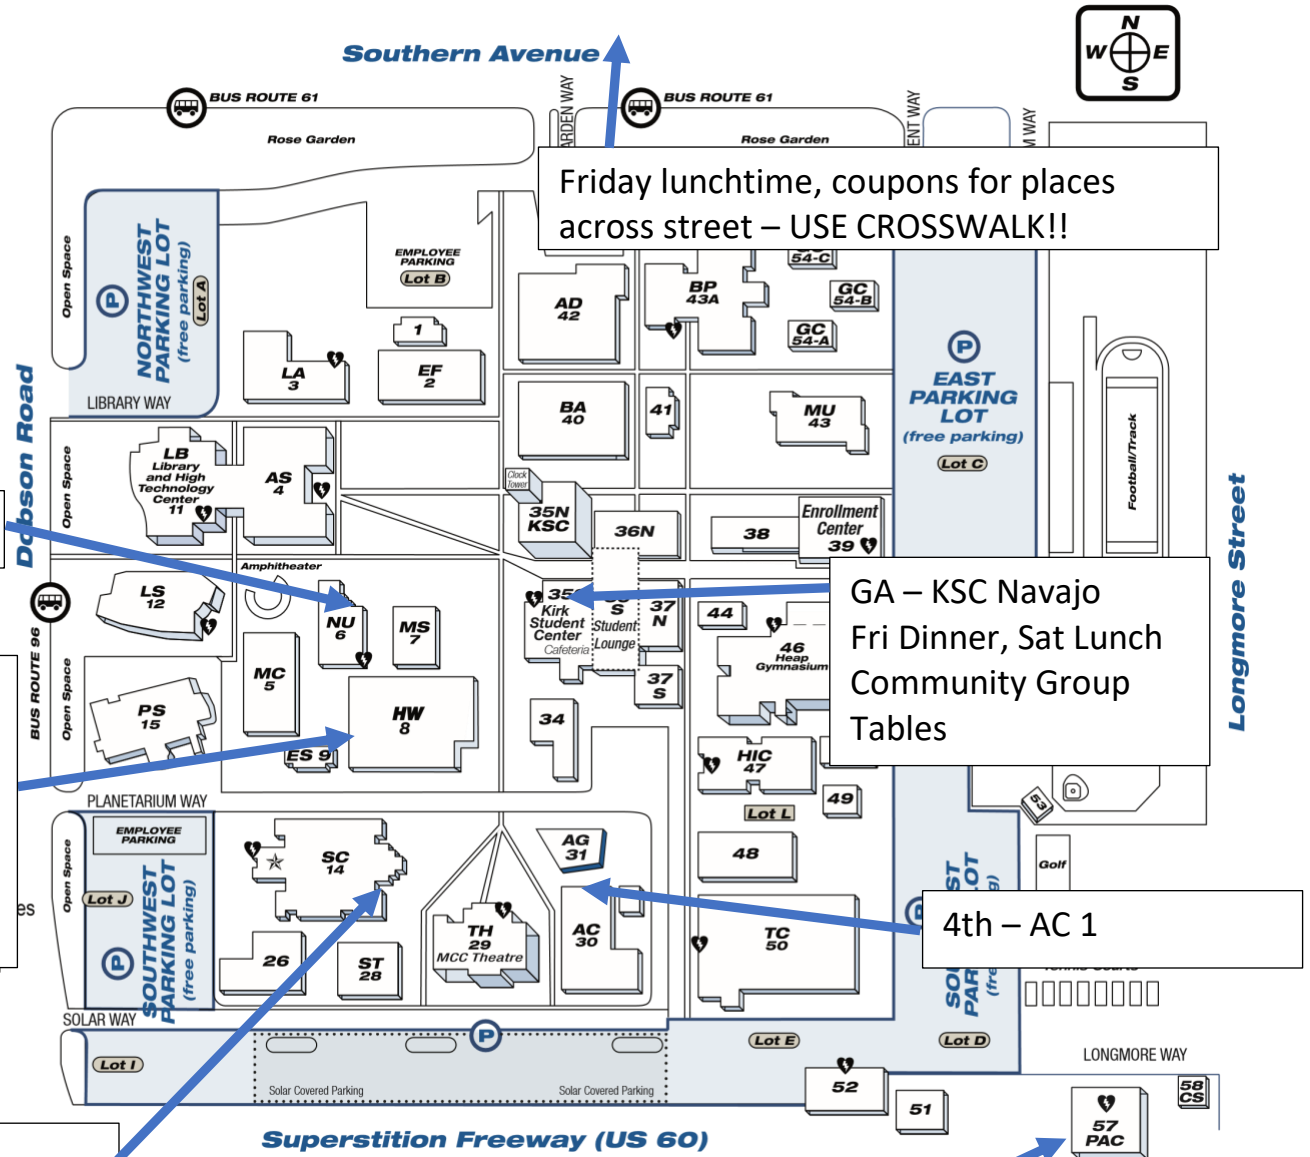

Campus MAP

MESA
COMMUNITY COLLEGE
A MARICOPA COMMUNITY COLLEGE

- MC 5 Computer Science, Math
- NU 6 Life Science Faculty Offices
- MS 7 Math Foundation Center & Tutor Center
- HW 8 Health-Wellness, Exercise Science
- SC 14 Education Studies, Exercise Science Faculty Offices,
Social Science, Cultural Science, College Police, First Aid
- LB 11 Library, Learning Enhancement Center, Academic
Skills Center, Writing Center
- LS 12 Life Science
- PS 15 Physical Science, Planetarium
26 Children's Center
- ST 28 Sound Lab, Music Studios
- TH 29 MCC Theatre, MCC Theatre Design Lab
- AC 30 Art, Communication
- AG 31 Art Gallery
- 34 Receiving Dock
- KSC 35N Center for Community & Civic Engagement, Deans Offices
Veteran Services
- KSC 35S ASMCC/Student Center
- 36N American Indian Institute, Career Services, International
Education, Multicultural/ESL, Student Success Programs
- 36S Student Lounge
- 37N Counseling Center, Disability Services
- 37S Bookstore
- 38 Testing Center
- 39 Enrollment Services
- Advising Center
- BA 40 Multi-Cultural Center
- 41 World Languages
- AD 42 Psychology
- MU 43 Music
- BP 43A Business Administration, Sports Office, Fitness Center, Gym
- 44 Athletics
- 46 Health Services
- HIC 47 Health Improvement Center
- 48 Maintenance & Operations
- 49 Athletics Sports Offices
- TC 50 Applied Sciences & Technology Classrooms and Labs
- 51 Greenhouse, Land Lab
- 52 Welding Technology

UNHCR – NU 101

3rd – HW 846
 ICJ – HW 841
 CSW – HW 848
 C-24 – HW 842
 SC – HW 849, 850
 Advisor Room – HW 840

UNICEF – SC 11E
 World Press – SC Lounge
 DGC – SC Office

Friday lunchtime, coupons for places
 across street – USE CROSSWALK!!

GA – KSC Navajo
 Fri Dinner, Sat Lunch
 Community Group
 Tables

4th – AC 1

Opening/Closing Plenary
 UNITAR